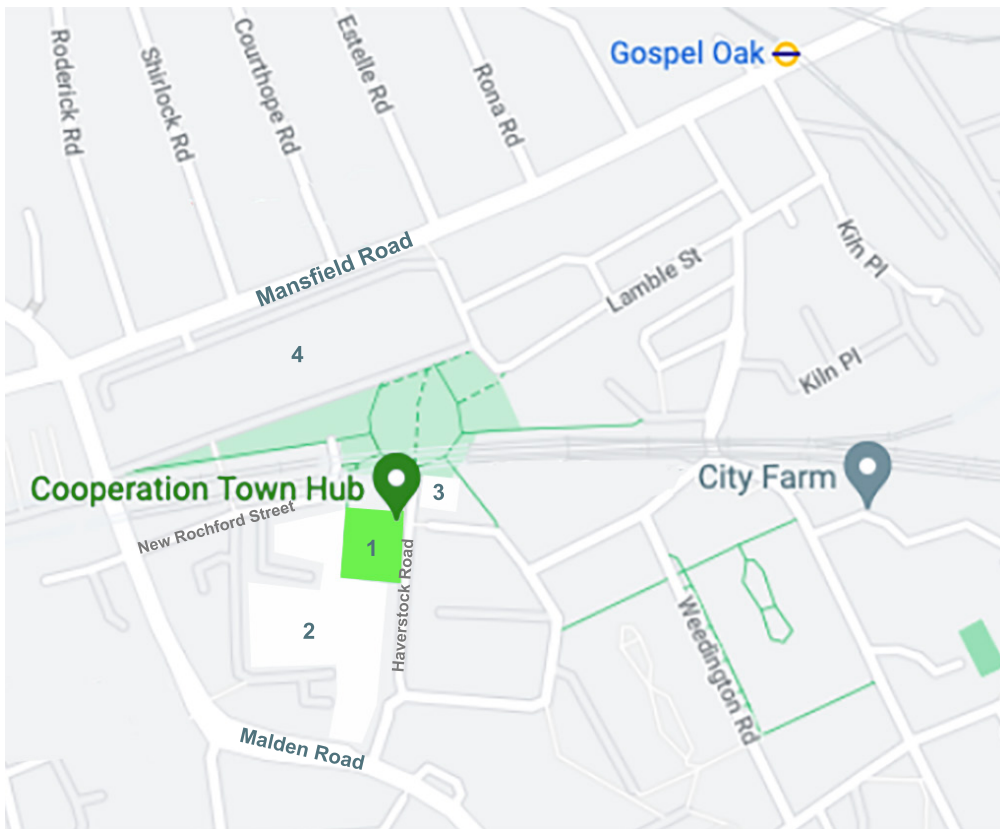

COOPERATION TOWN

Cooperation Town Hub directions

The old Gospel Oak nursery
Lismore Circus
Gospel Oak
Camden
London NW5 4RA

1. Cooperation Town
2. Wendling
3. Bacton Tower
4. Ludham & Waxham

Entrance to Cooperation Town Hub is on the balcony level above Haverstock Road (not on Wellesley Road).

Look up for the yellow doors facing Bacton Tower.

Stair access: on Haverstock Road.

Ramp access: from Lismore Circus, in front of the NHS building.

Van deliveries: via New Rochford Road (park by the basketball court)